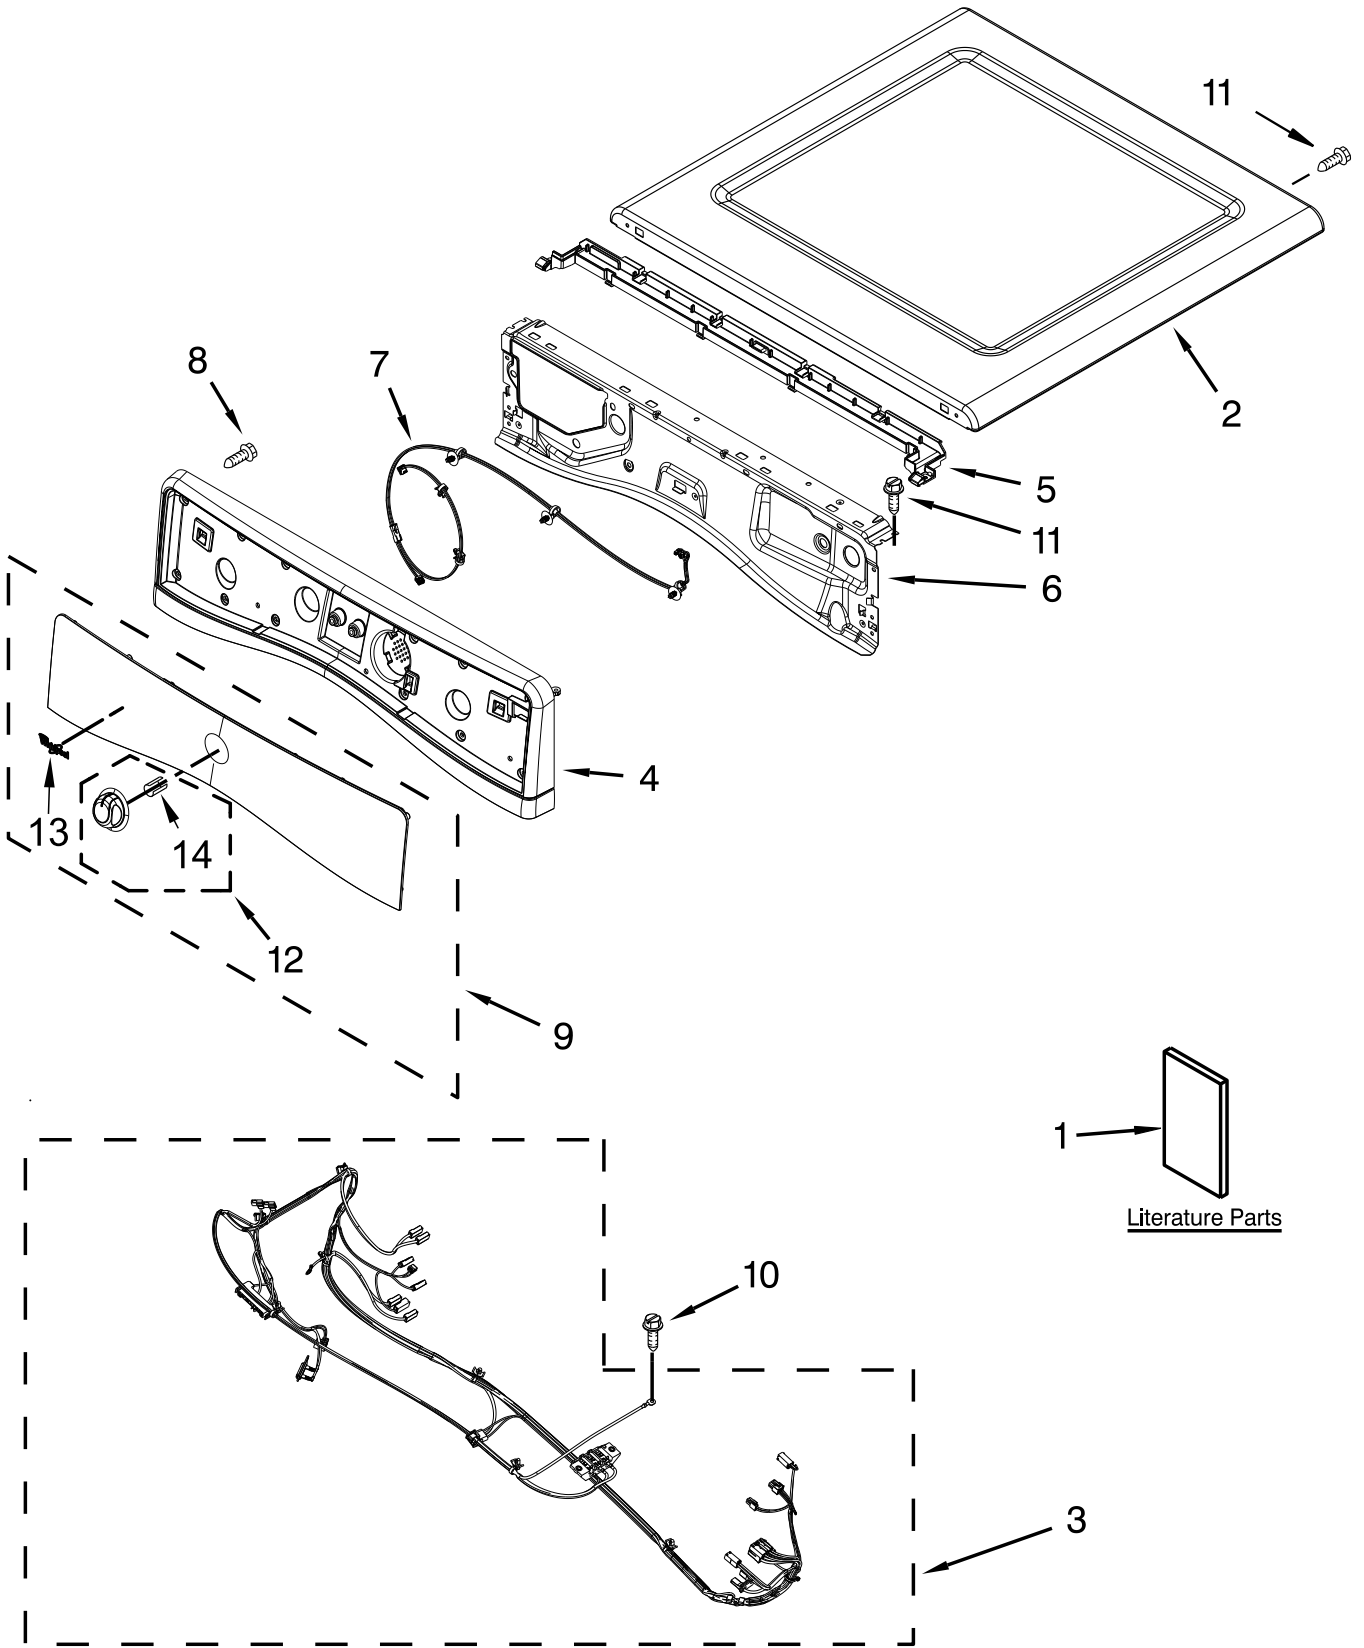

27" GAS DRYER

MODELS:

WGD94HEAW2 (White)

WGD94HEAC2 (Chrome Shadow)

TOP AND CONSOLE PARTS

TOP AND CONSOLE PARTS

<u>Illus. No.</u>	<u>Part No.</u>	<u>Description</u>
1		Literature Parts
	W10524376	Owners Manual
	W10097114	Tech Sheet
	W10558994	Installation Instructions
	W10504395	Wiring Diagram
2		Top
	W10208383	White
	W10460919	Chrome Shadow
3	W10526661	Harness, Main Wiring

<u>Illus. No.</u>	<u>Part No.</u>	<u>Description</u>
4		Panel, Console Assembly
	W10446407	White
	W10463687	Chrome Shadow
5	W10259210	Water Channel
6	W10208198	Bracket, Console
7	W10540653	Cable, User Interface
8	W10219342	Screw